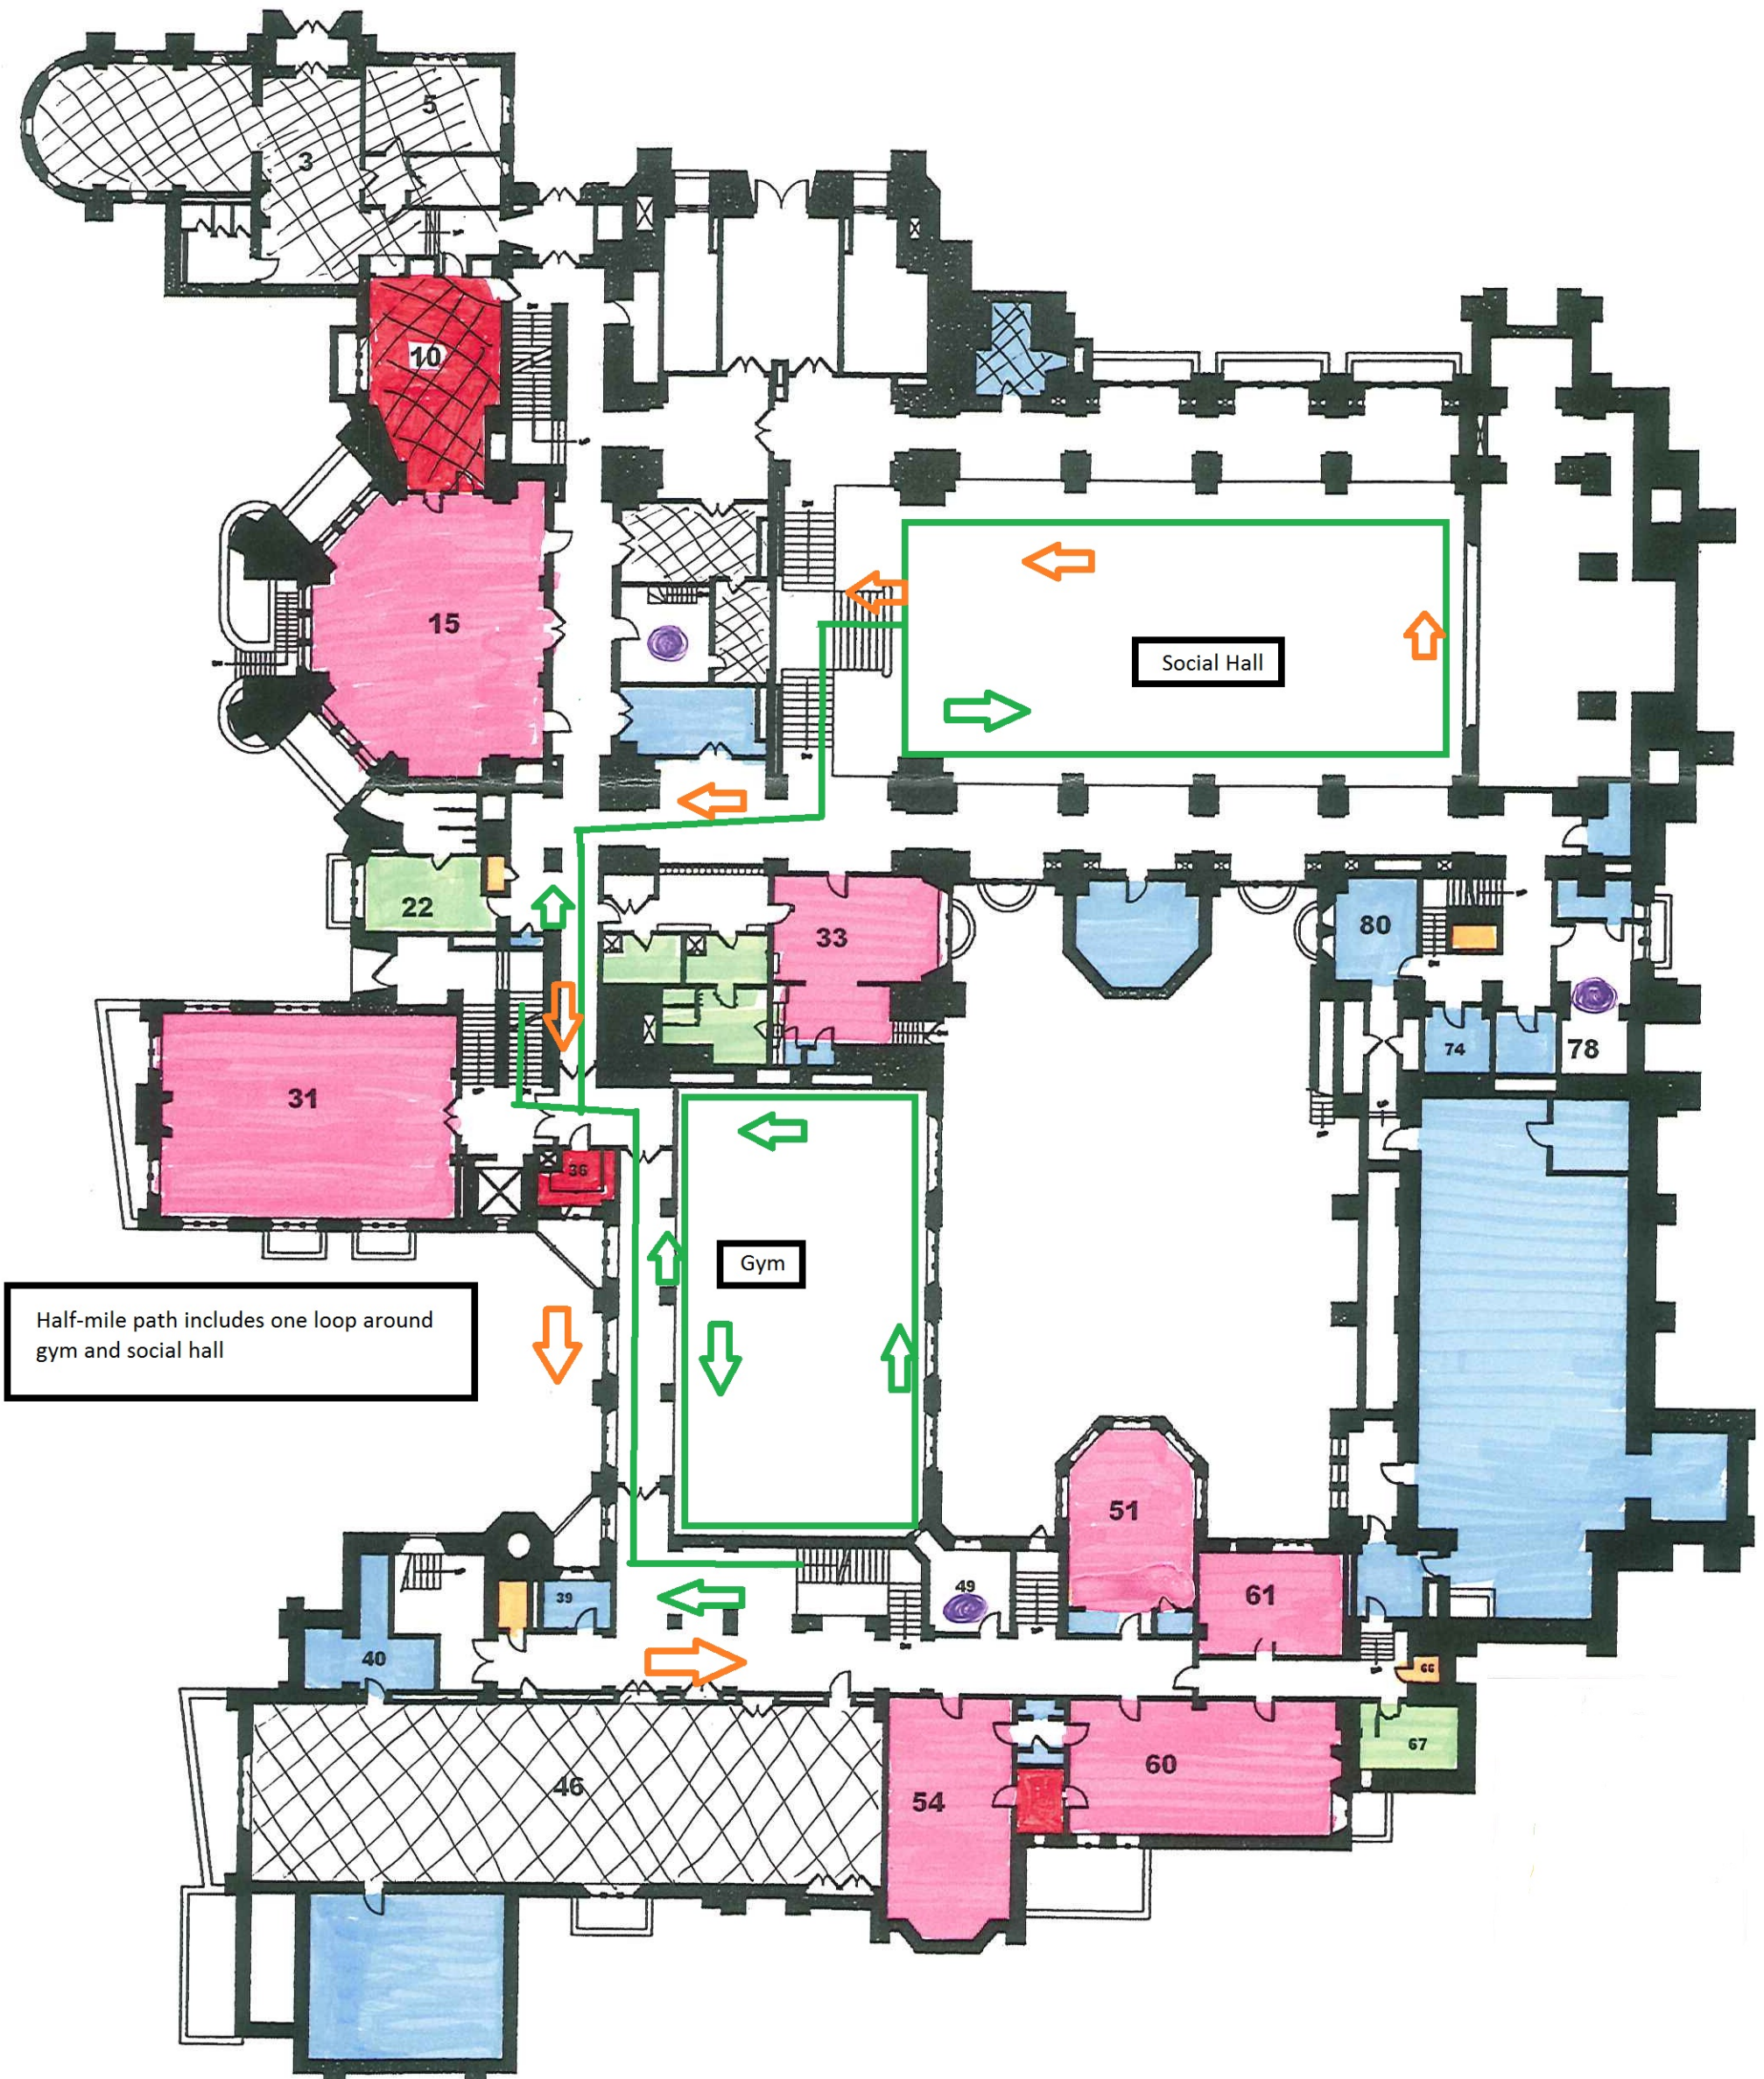

116 South Highland Avenue * Pittsburgh, Pennsylvania 15206 * 412.441.3800 * www.cathedralofhope.org

Half-mile path includes one loop around gym and social hall