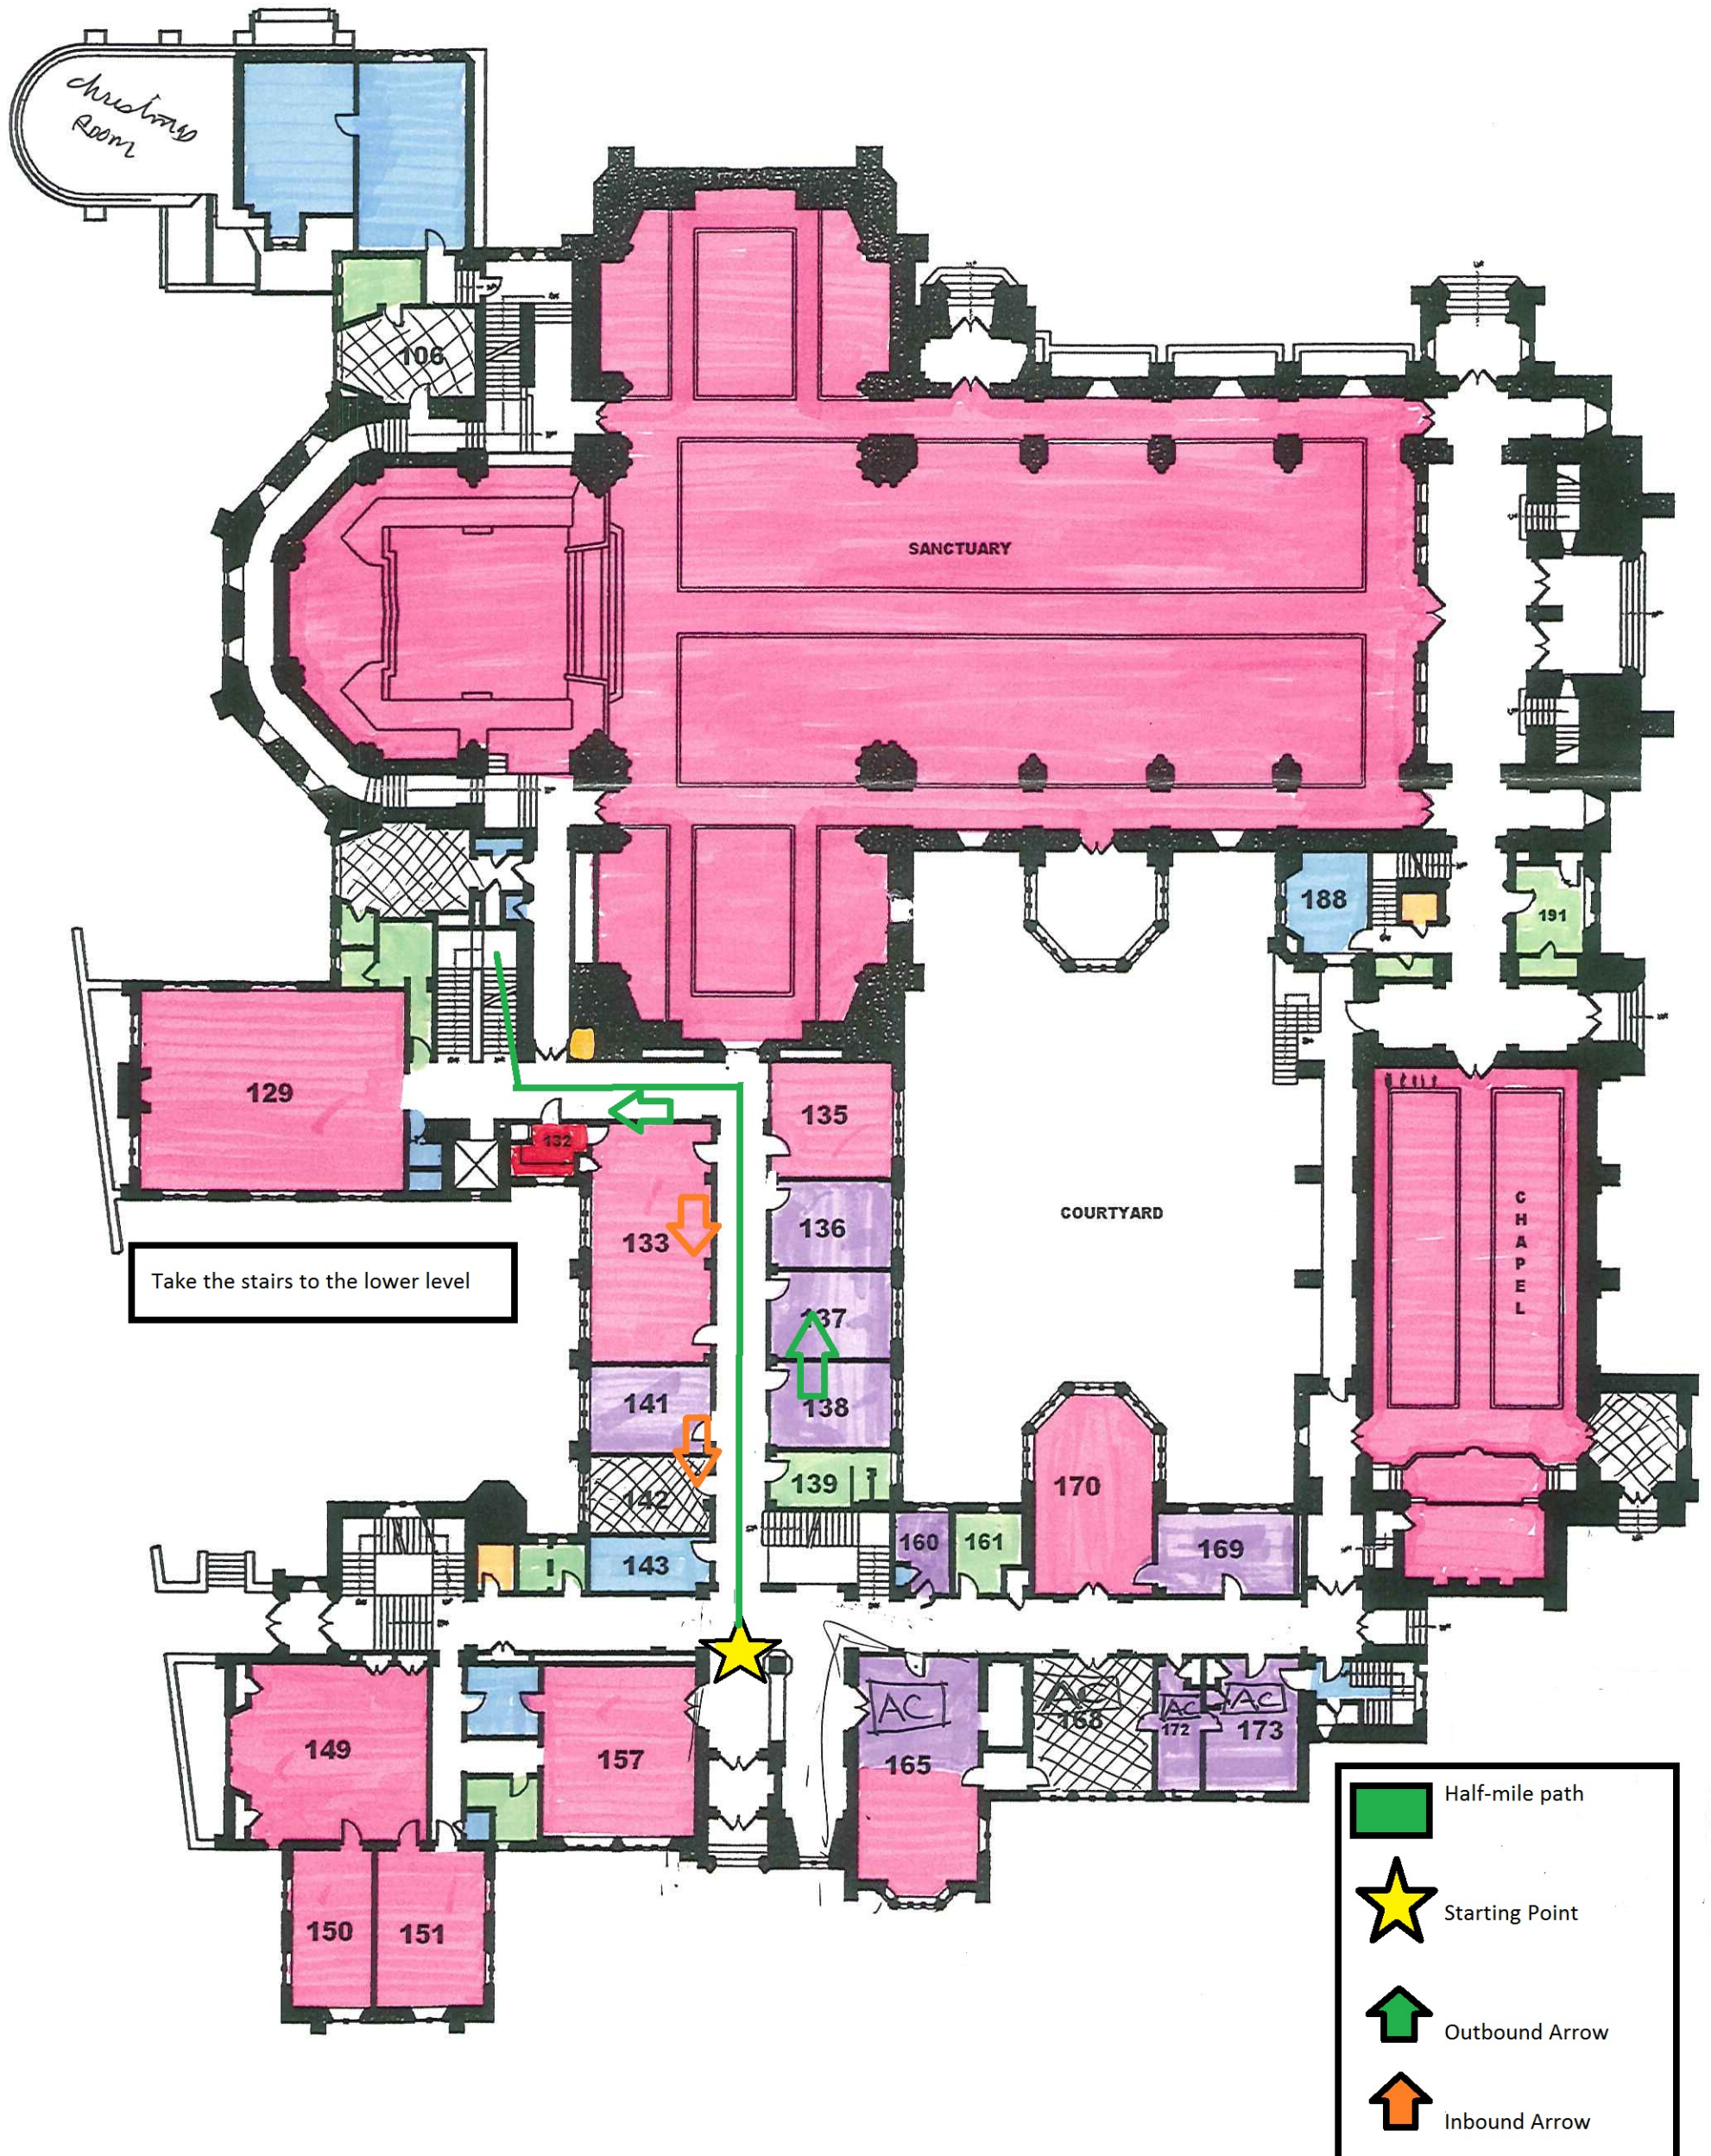

116 South Highland Avenue * Pittsburgh, Pennsylvania 15206 * 412.441.3800 * www.cathedralofhope.org

Half-mile path includes one loop around gym and social hall